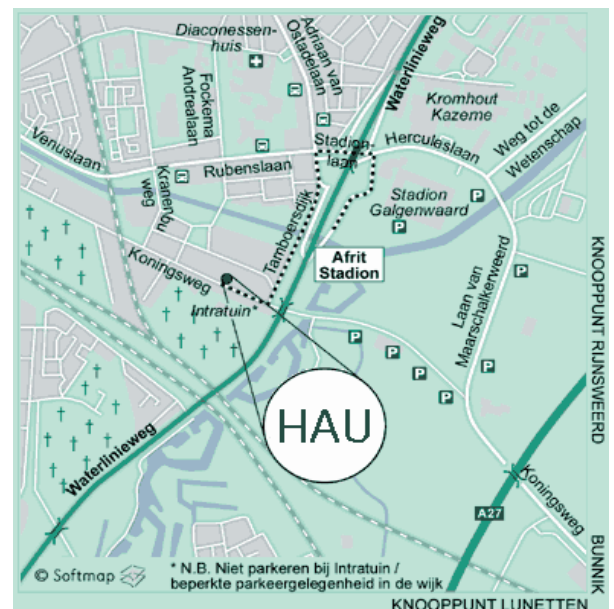

Detail

Parking

Near HAU.

Direction Bunnik, after the cross over, Waterlinieweg, about 200 meter from HAU.

Near Stadium Galgenwaard, about 300 meter from HAU.

Public transport

1. Take City bus 4, 12 of 13 from the Centraal Station in Utrecht.
2. Get off at stop Rubenslaan, corner Burg. Andreaalaan.